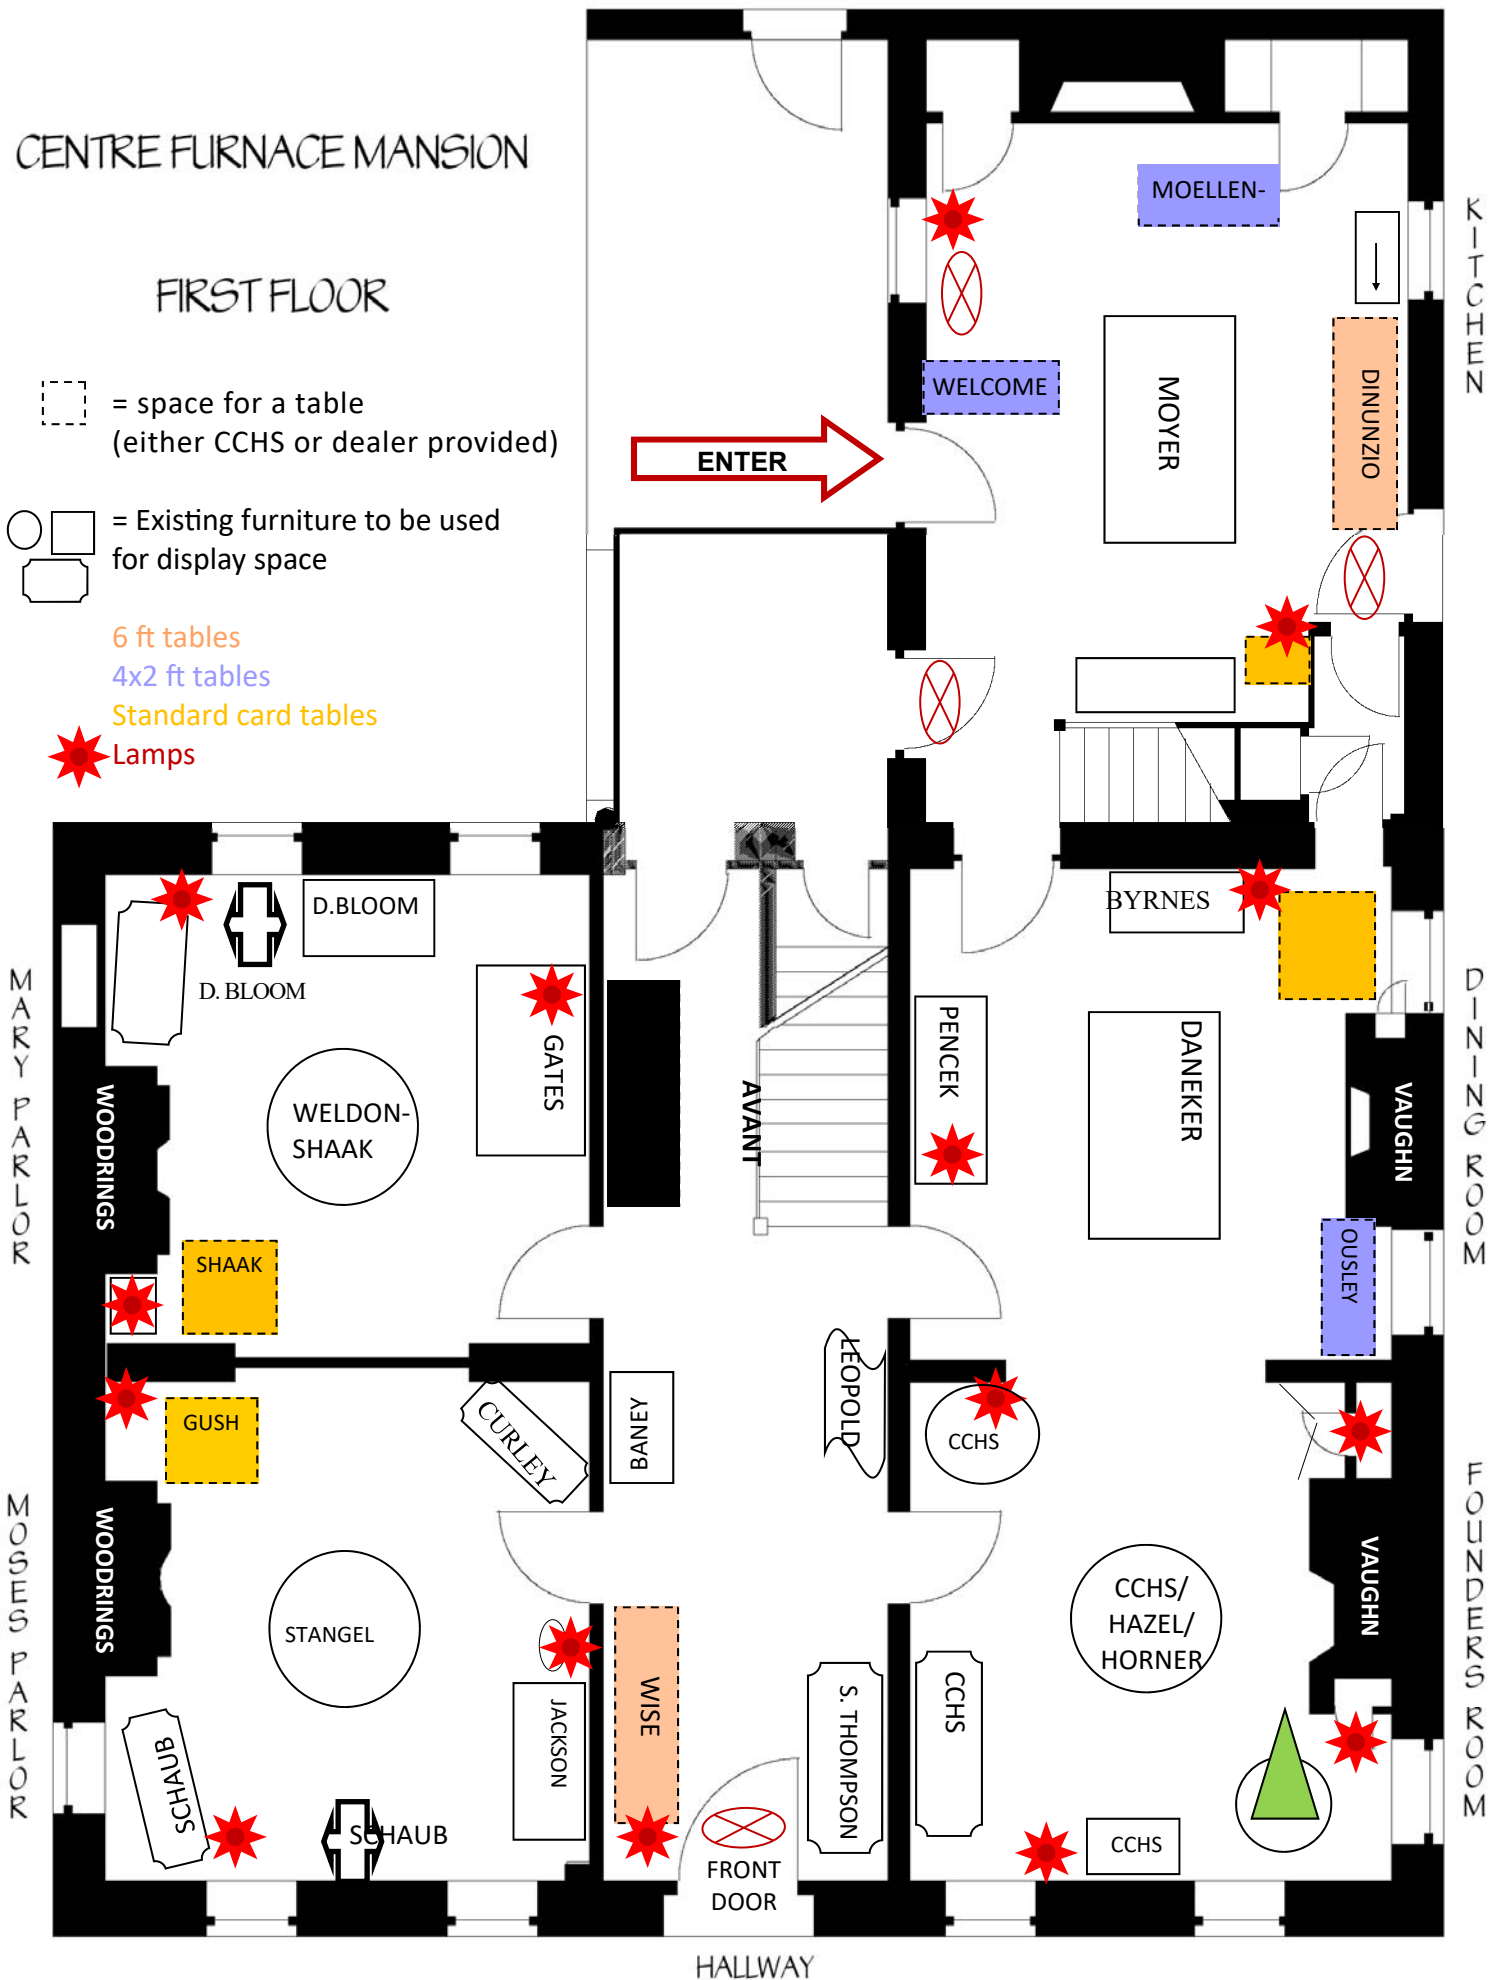

CENTRE FURNACE MANSION

FIRST FLOOR

 = space for a table
(either CCHS or dealer provided)

 = Existing furniture to be used
for display space

6 ft tables

4x2 ft tables

Standard card tables

 Lamps

CENTRE FURNACE MANSION

SECOND FLOOR

 = space for a table
(either CCHS or dealer provided)

 = Existing furniture to be used
for display space

6 ft tables

4x2 ft tables

Standard card tables